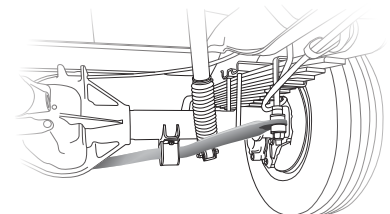

A larger bar and polyurethane bushings, instead of rubber, transfer power faster for extra support, more stability and easier handling

JOUNCE BUMPERS

Assist during extreme road occurrences to absorb impact and dampen excess road noise

SACHS SHOCK ABSORBERS

Large-diameter tube design pairs gas and hydraulics to resist heat and pressure while independently adjusting to changing road conditions

STANDARD REAR STABILIZER BAR

Reduces the body roll of a vehicle during fast cornering or over road irregularities